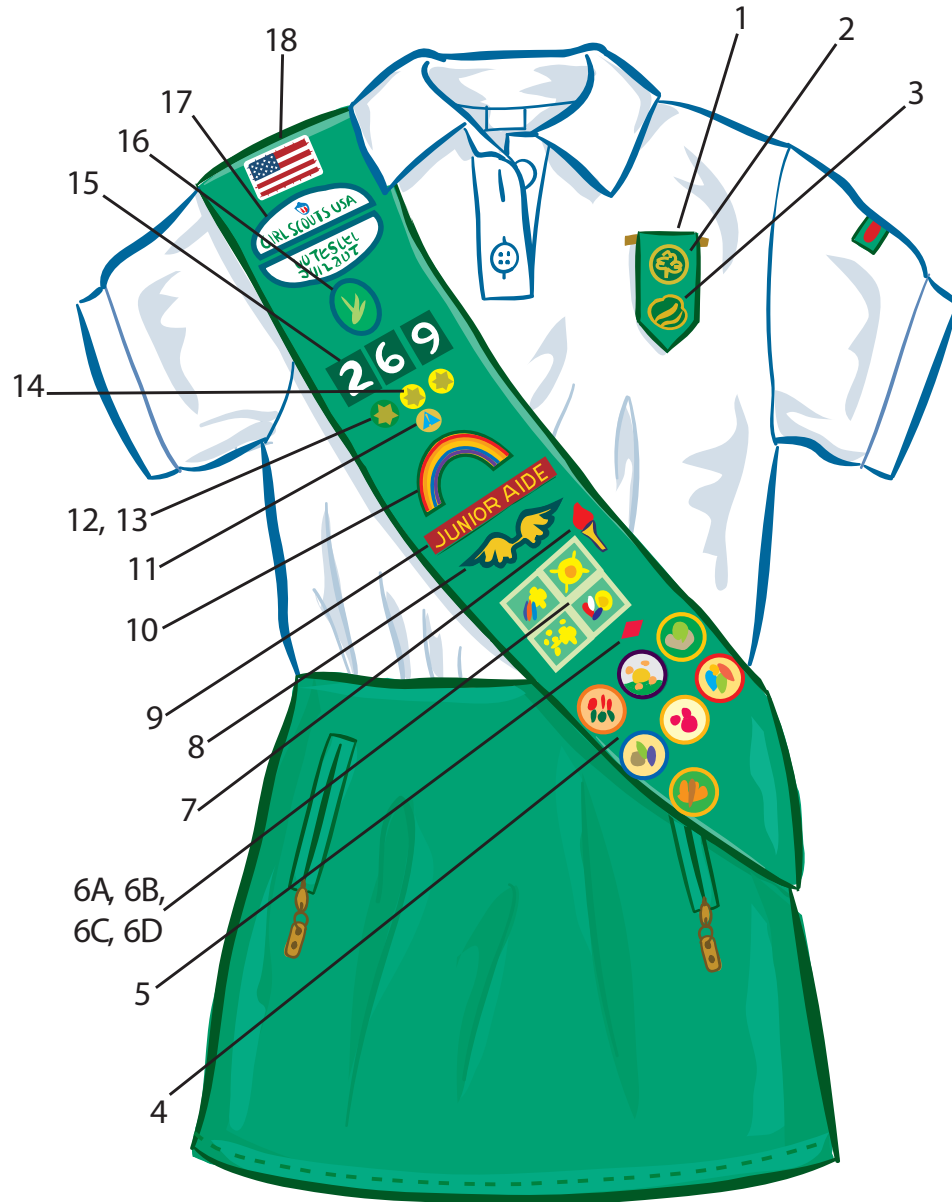

# Junior Girl Scout Sash

1. Junior Insignia Tab
2. World Trefoil Pin
3. Girl Scout Pin (traditional or contemporary)
4. Proficiency Badges
5. Cookie Sale Activity Pin
- 6A. Sign of the Rainbow
- 6B. Sign of the Sun
- 6C. Sign of the Star
- 6D. Sign of the World
7. Junior Leadership Pin
8. Brownie Wings
9. Junior Aide Award
10. Bridge to Junior Girl Scouts
11. Safety Award
12. Membership Star
13. Disc for Membership Star-green
14. Disc for Membership Star-yellow
15. Troop Numeral
16. Troop Crest
17. Girl Scout Council Identification Set
18. American Flag Patch